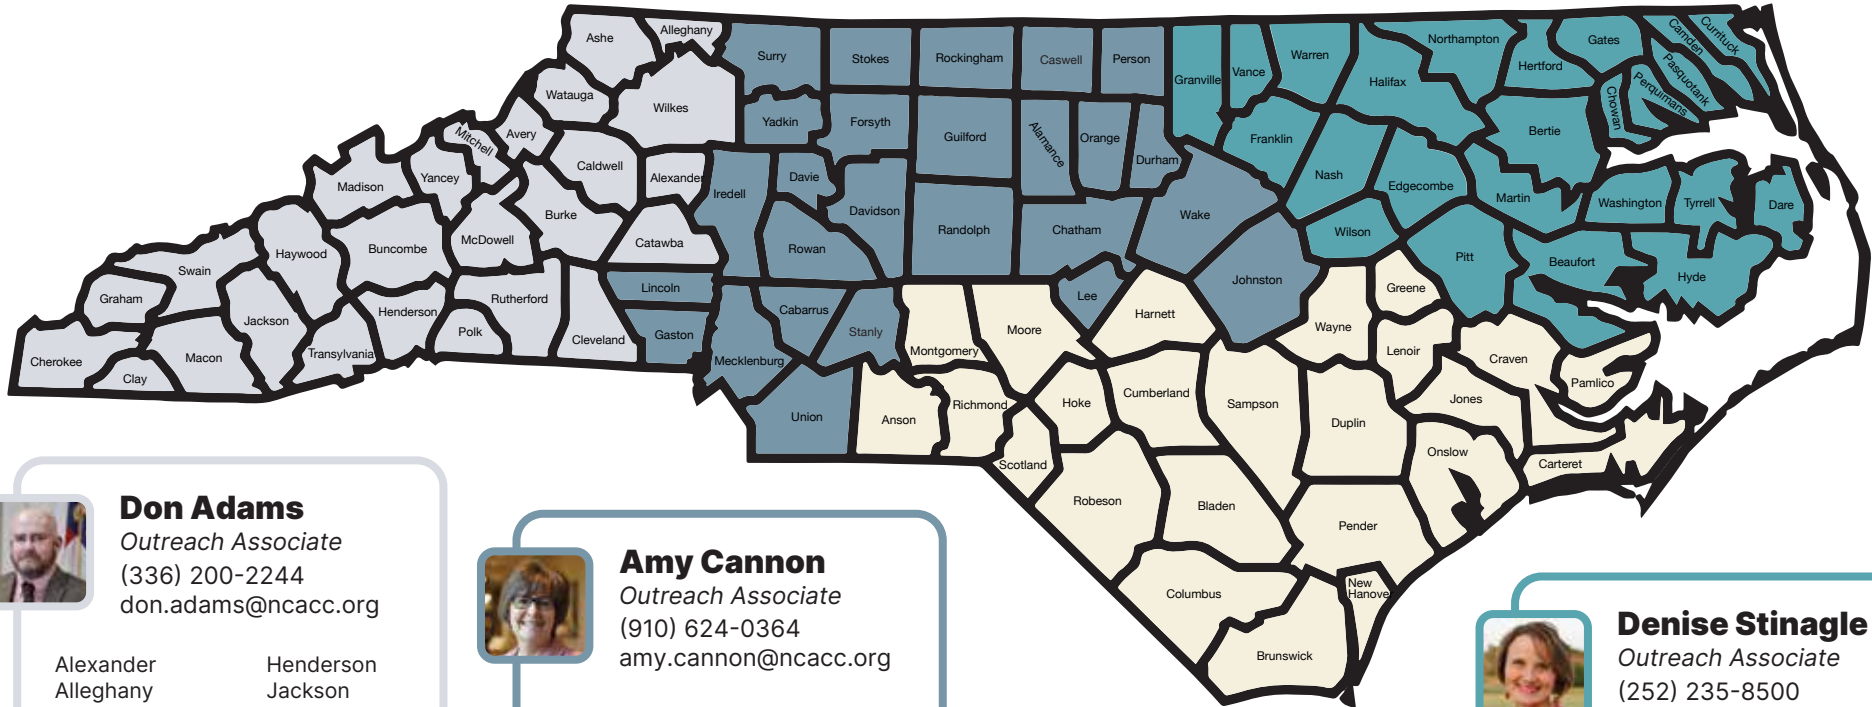

Outreach: Primary County Coverage

NCACC Strategic Member Services Outreach Team

Don Adams
Outreach Associate
 (336) 200-2244
 don.adams@ncacc.org

- | | |
|-----------|--------------|
| Alexander | Henderson |
| Alleghany | Jackson |
| Ashe | Macon |
| Avery | Madison |
| Buncombe | McDowell |
| Burke | Mitchell |
| Caldwell | Polk |
| Catawba | Rutherford |
| Cherokee | Swain |
| Clay | Transylvania |
| Cleveland | Watauga |
| Graham | Wilkes |
| Haywood | Yancey |

Amy Cannon
Outreach Associate
 (910) 624-0364
 amy.cannon@ncacc.org

- | | |
|----------|-------------|
| Alamance | Lincoln |
| Cabarrus | Mecklenburg |
| Caswell | Orange |
| Chatham | Randolph |
| Davidson | Rockingham |
| Davie | Rowan |
| Durham | Stanly |
| Forsyth | Stokes |
| Gaston | Surry |
| Guilford | Union |
| Iredell | Wake |
| Johnston | Yadkin |
| Lee | |